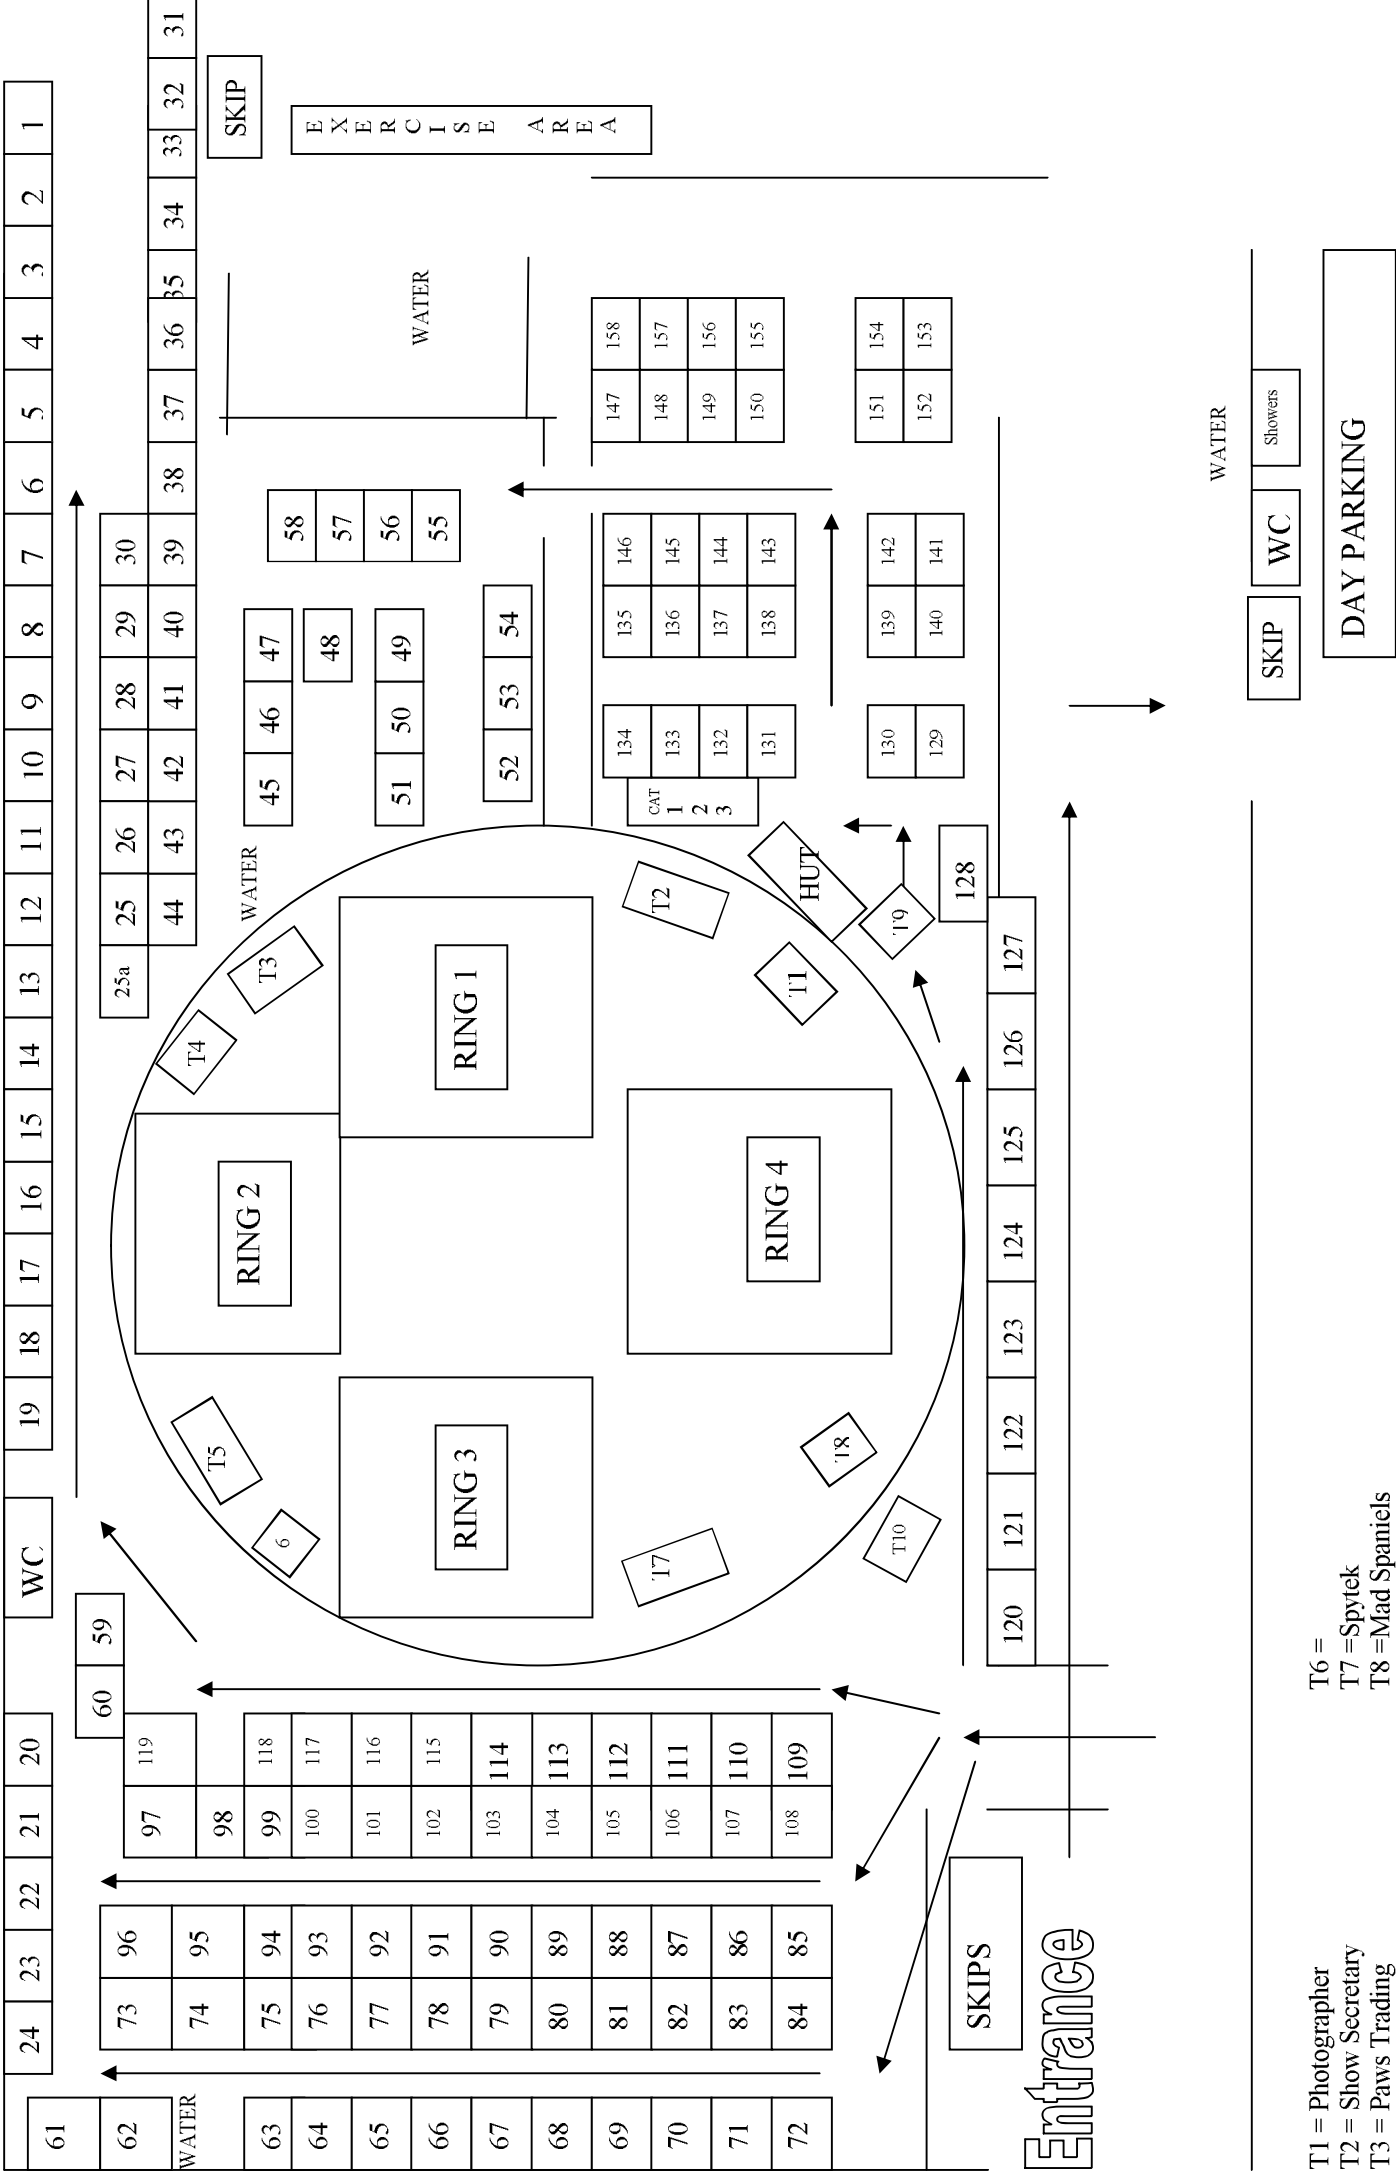

Monday Ring Plan

Ring 1, Judge: Marilyn Murphy		Ring 2, Judge: Rae Blythe		Ring 3, Judge: Lisa Adamson		Ring 4, Judge: Lynne Shore	
80: Large Agility Graded 4-5 (32,13)	45	87: Medium Agility Graded 5-7 (7,12,11)	30	97: Veteran Jumping	34	83: Large Agility Graded 6-7 (59,23)	82
94: Small Agility Graded 5-7 (15,18,16)	49	91: Small Agility Graded 1-4 (5,4,36,8)	53	78: Large Jumping Graded 3-4 (84,30)	114	89: Medium Agility Graded 5-7 (7,12,11)	30
74: Large Agility Graded 1-2 (23,10)	33	85: Medium Agility Graded 1-4 (6,0,7,2)	15	93: Small Jumping Graded 4-7 (8,11,17,12)	48	95: Small Agility Graded 5-7 (14,14,12)	40
92: Small Agility Graded 1-4 (4,4,32,8)	48	77: Large Agility Grade 3 (89)	89	88: Medium Jumping Graded 4-7 (2,5,13,11)	31	79: Large Agility Graded 4-5 (34,14)	48
82: Large Jumping Graded 6-7 (59,23)	82	76: Large Jumping Grade 3 (97)	97	81: Large Jumping Graded 5-7 (13,61,22)	96	96: Any Size Jumping	28
75: Large Jumping Graded 1-2 (23,12)	35	Total Runs in Ring	284	84: Medium Jumping Graded 1-4 (7,0,6,2)	15	73: Large Jumping Graded 1-2 (23,11)	34
Total Runs in Ring	292			90: Small Jumping Graded 1-3 (5,4,29)	38	86: Medium Jumping Graded 1-3 (6,0,9)	15
				Total Runs in Ring	376	Total Runs in Ring	277

Tuesday Ring Plan

Ring 1, Judge: Jo Moor		Ring 2, Judge: Rosemary Steen		Ring 3, Judge: Mandy Surch		Ring 4, Judge: Ian Bateman	
101: Large Agility Grade 3 (67)	67	122: Small Agility Graded 4-7 (8,9,13,10)	40	127: Veteran Jumping	23	98: Large Agility Graded 1-2 (18,6)	24
103: Large Agility Graded 3-4 (56,17)	73	116: Medium Agility Graded 4-7 (1,6,11,8)	26	126: Any Size Jumping	18	112: Medium Agility Graded 1-3 (4,0,11)	15
119: Small Agility Graded 1-3 (4,3,26)	33	106: Large Agility Graded 5-7 (8,35,13)	56	117: Medium Jumping Graded 5-7 (5,10,8)	23	121: Small Agility Graded 1-4 (3,3,27,8)	41
120: Small Jumping Graded 1-4 (4,3,22,9)	38	100: Large Agility Graded 1-2 (17,5)	22	124: Small Jumping Graded 5-7 (6,10,7)	23	114: Medium Agility Graded 1-4 (2,0,9,1)	12
113: Medium Jumping Graded 1-4 (4,0,10,1)	15	123: Small Jumping Graded 5-7 (6,11,9)	26	115: Medium Jumping Graded 5-7 (6,12,8)	26	107: Large Agility Graded 6-7 (36,14)	50
104: Large Jumping Graded 4-5 (19,7)	26	105: Large Jumping Graded 4-5 (19,7)	26	102: Large Jumping Grade 3 (74)	74	108: Large Jumping Graded 6-7 (43,14)	57
109: Large ABC Helter Skelter 1-7	27	111: Large BC Helter Skelter 5-7	29	99: Large Jumping Graded 1-2 (18,6)	24	118: Medium Helter Skelter 1-7	24
Total Runs in Ring	279	Total Runs in Ring	225	110: Large BC Helter Skelter 1-4	50	125: Small Helter Skelter 1-7	26
				Total Runs in Ring	261	Total Runs in Ring	249

- T1 = Photographer
- T2 = Show Secretary
- T3 = Paws Trading
- T4 = Sweetie Paradise
- T5 = Regatta
- T6 =
- T7 = Spytek
- T8 = Mad Spaniels
- T9 = Sizzlers
- T10 = JD Catering